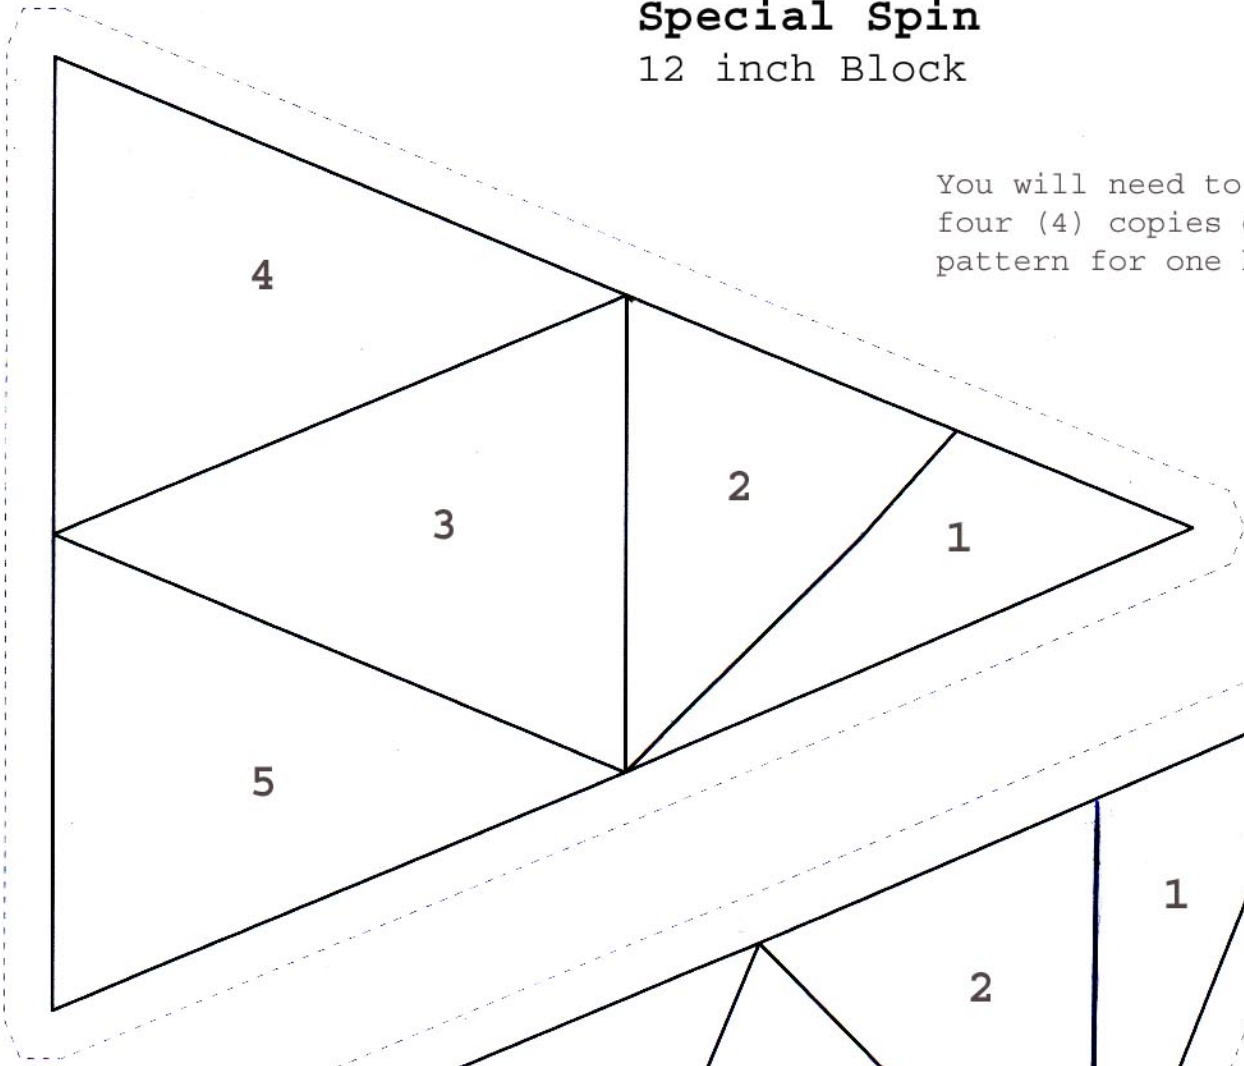

Special Spin

12 inch Block

You will need to print
four (4) copies of this
pattern for one block

To get accurate sizing make
sure you download the
PDF pattern to your desktop
before sending it to print.
Also make sure that you select
print at original size in the
print dialogue box.